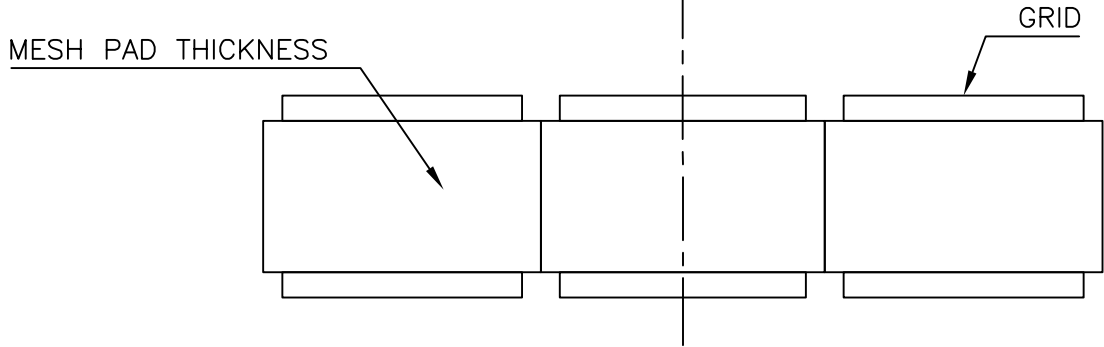

3 SECTION MESH – PAD TERMINATED AT CENTERLINE

FRONT VIEW

END VIEW

FABCO
PRODUCTS

P.O. BOX 489
HAWKINS, TEXAS 79765

STANDARD CUT RADIUS MESH PAD