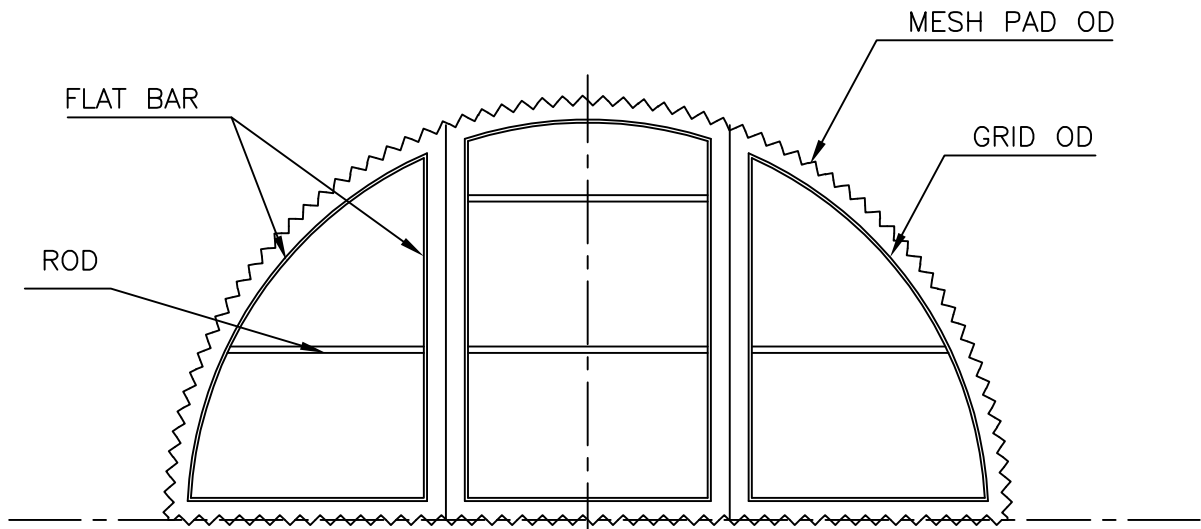

3 SECTION MESH – PAD TERMINATED AT CENTERLINE

FRONT VIEW

END VIEW

FABCO
PRODUCTS

P.O. BOX 489
HAWKINS, TEXAS 79765

STANDARD CUT RADIUS MESH PAD