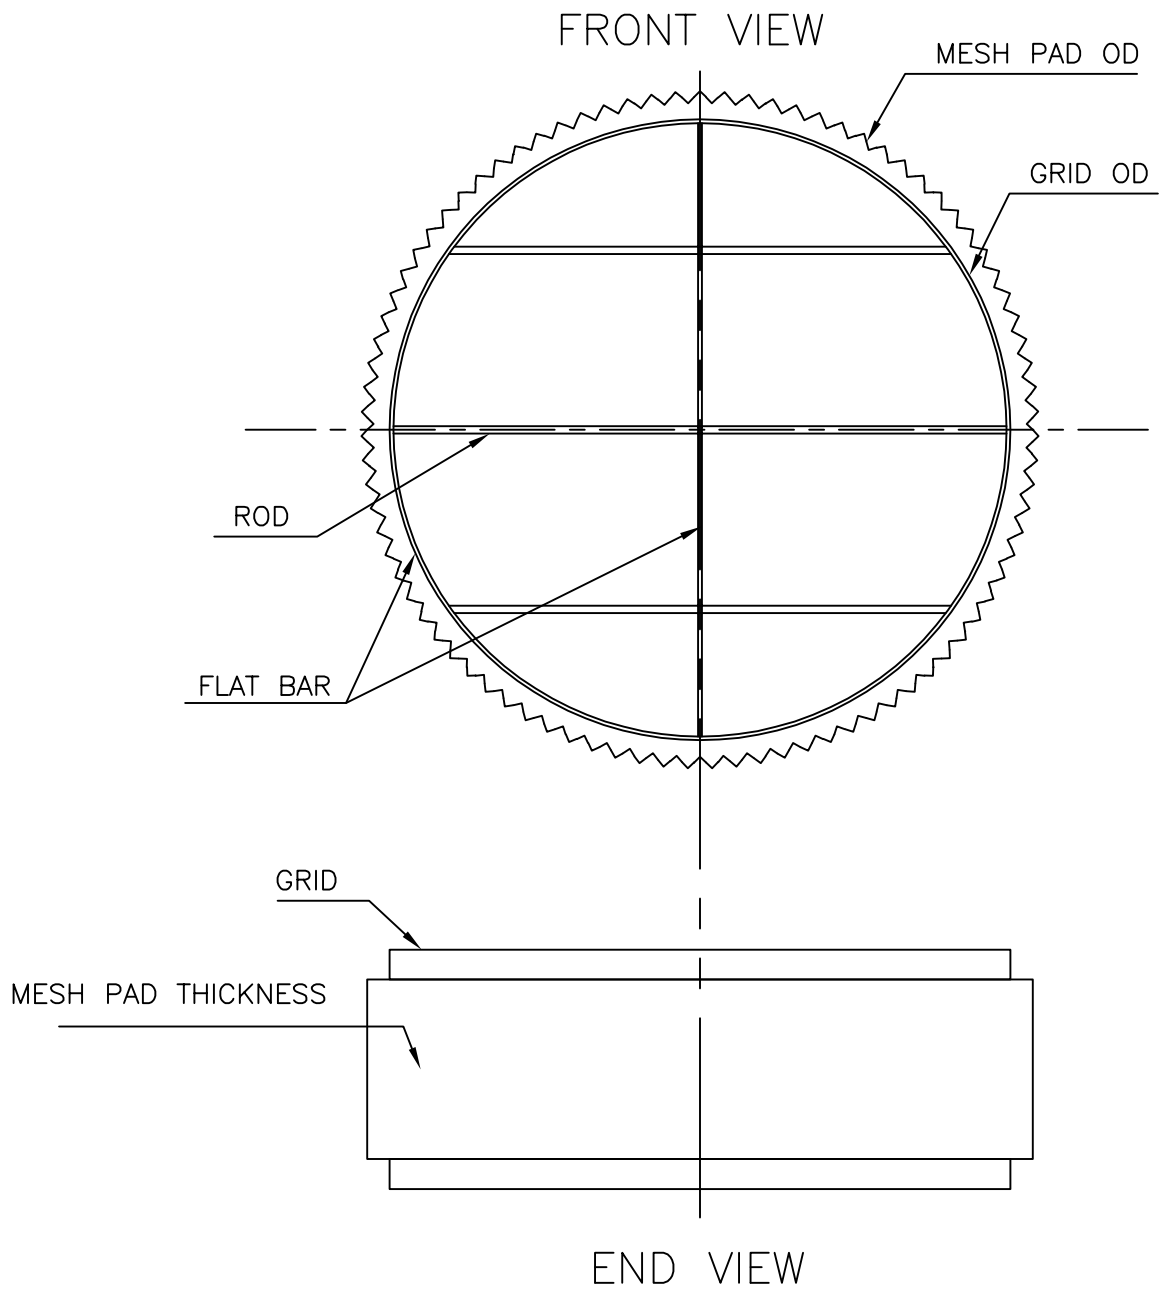

SINGLE SECTION PAD

FABCO
PRODUCTS

P.O. BOX 489
HAWKINS, TEXAS 79765

STANDARD CUT RADIUS MESH PAD